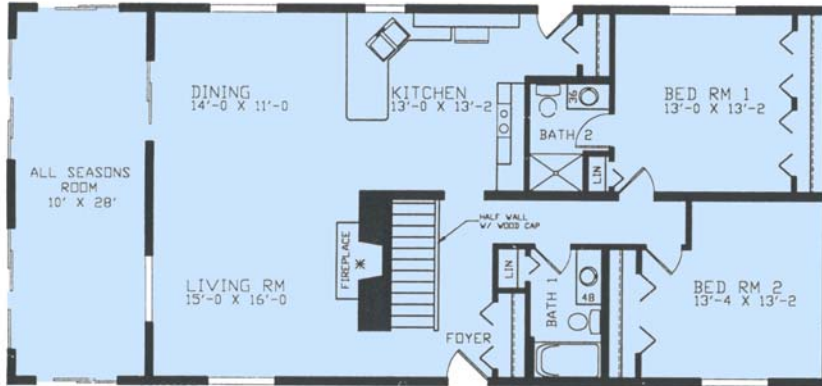

VACATION SERIES

Design V101
 Size 48' x 28'
 Area 1344 sq. ft.

Design V103
 Size 52' x 28'
 Area 1400 sq. ft.

Design V102
 Size 60' x 28'
 Area 1512 sq. ft.

Design V104
 Size 40' x 24'
 Area 960 sq. ft.

Design V105
 Size 54' x 28'
 Area 1372 sq. ft.

Design V106
 Size 42' x 28'
 Area 1176 sq. ft.

Design V107
 Size 48' x 28'
 Area 1204 sq. ft.

Design V108
 Size 56' x 24'
 Area 1224 sq. ft.

Design V109
 Size 54' x 28'
 Area 1372 sq. ft.

Design V110
 Size 52' x 28'
 Area 1456 sq. ft.

Design V111
 Size 60' x 28'
 Area 1400 sq. ft.

Design V112
 Size 60' x 28'
 Area 1400 sq. ft.

Design V113
 Size 56' x 36'
 Area 1456 sq. ft.

Design V114
 Size 56' x 38'
 Area 1680 sq. ft.