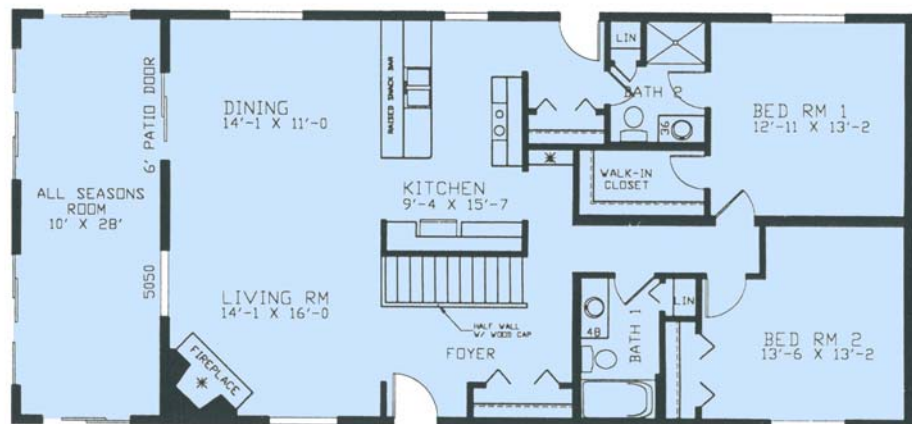

VACATION SERIES

Design V101
 Size 48' x 28'
 Area 1344 sq. ft.

Design V103
 Size 52' x 28'
 Area 1400 sq. ft.

Design V102
 Size 60' x 28'
 Area 1512 sq. ft.

Design V104
 Size 40' x 24'
 Area 960 sq. ft.

Design V105
 Size 54' x 28'
 Area 1372 sq. ft.

Design V106
 Size 42' x 28'
 Area 1176 sq. ft.

Design V107
 Size 48' x 28'
 Area 1204 sq. ft.

Design V108
 Size 56' x 24'
 Area 1224 sq. ft.

Design V109
 Size 54' x 28'
 Area 1372 sq. ft.

Design V110
 Size 52' x 28'
 Area 1456 sq. ft.

Design V111
 Size 60' x 28'
 Area 1400 sq. ft.

Design V112
 Size 60' x 28'
 Area 1400 sq. ft.

Design V113
 Size 56' x 36'
 Area 1456 sq. ft.

Design V114
 Size 56' x 38'
 Area 1680 sq. ft.