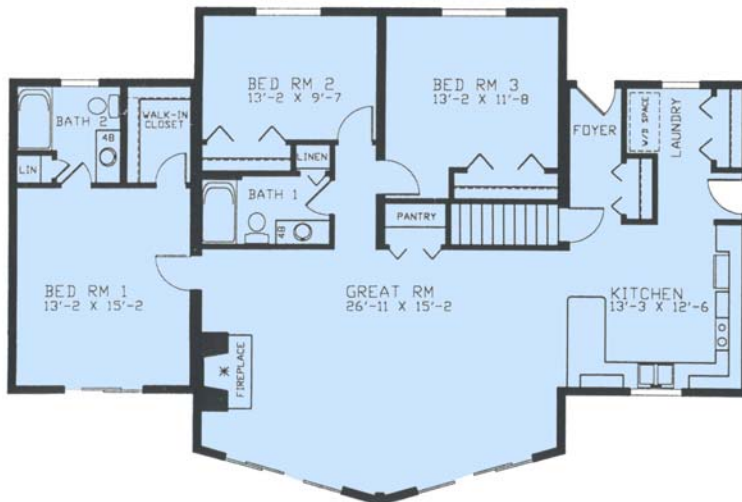

VACATION SERIES

Design V101
 Size 48' x 28'
 Area 1344 sq. ft.

Design V103
 Size 52' x 28'
 Area 1400 sq. ft.

Design V102
 Size 60' x 28'
 Area 1512 sq. ft.

Design V104
 Size 40' x 24'
 Area 960 sq. ft.

Design V105
 Size 54' x 28'
 Area 1372 sq. ft.

Design V106
 Size 42' x 28'
 Area 1176 sq. ft.

Design V107
 Size 48' x 28'
 Area 1204 sq. ft.

Design V108
 Size 56' x 24'
 Area 1224 sq. ft.

Design V109
 Size 54' x 28'
 Area 1372 sq. ft.

Design V110
 Size 52' x 28'
 Area 1456 sq. ft.

Design V111
 Size 60' x 28'
 Area 1400 sq. ft.

Design V112
 Size 60' x 28'
 Area 1400 sq. ft.

Design V113
 Size 56' x 36'
 Area 1456 sq. ft.

Design V114
 Size 56' x 38'
 Area 1680 sq. ft.