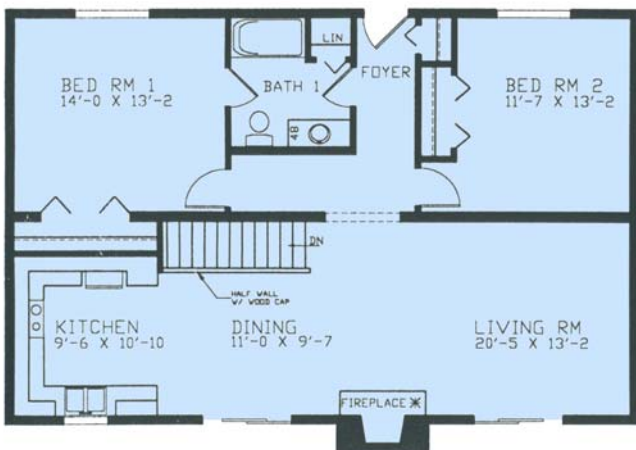

VACATION SERIES

Design V101
 Size 48' x 28'
 Area 1344 sq. ft.

Design V103
 Size 52' x 28'
 Area 1400 sq. ft.

Design V102
 Size 60' x 28'
 Area 1512 sq. ft.

Design V104
 Size 40' x 24'
 Area 960 sq. ft.

Design V105
 Size 54' x 28'
 Area 1372 sq. ft.

Design V106
 Size 42' x 28'
 Area 1176 sq. ft.

Design V107
 Size 48' x 28'
 Area 1204 sq. ft.

Design V108
 Size 56' x 24'
 Area 1224 sq. ft.

Design V109
 Size 54' x 28'
 Area 1372 sq. ft.

Design V110
 Size 52' x 28'
 Area 1456 sq. ft.

Design V111
 Size 60' x 28'
 Area 1400 sq. ft.

Design V112
 Size 60' x 28'
 Area 1400 sq. ft.

Design V113
 Size 56' x 36'
 Area 1456 sq. ft.

Design V114
 Size 56' x 38'
 Area 1680 sq. ft.