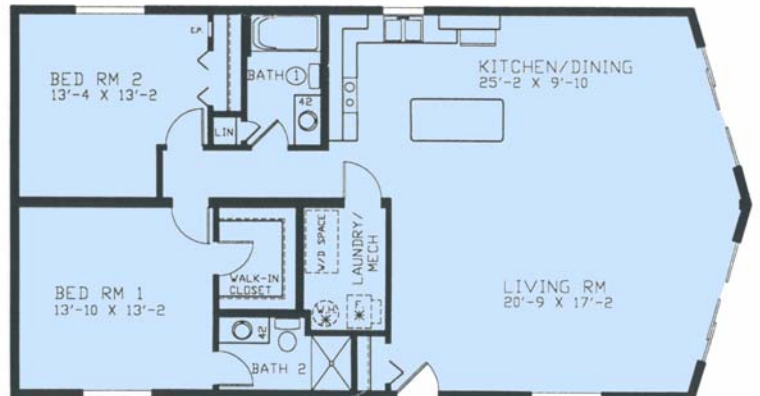

VACATION SERIES

Design V101
 Size 48' x 28'
 Area 1344 sq. ft.

Design V103
 Size 52' x 28'
 Area 1400 sq. ft.

Design V102
 Size 60' x 28'
 Area 1512 sq. ft.

Design V104
 Size 40' x 24'
 Area 960 sq. ft.

Design V105
 Size 54' x 28'
 Area 1372 sq. ft.

Design V106
 Size 42' x 28'
 Area 1176 sq. ft.

Design V107
 Size 48' x 28'
 Area 1204 sq. ft.

Design V108
 Size 56' x 24'
 Area 1224 sq. ft.

Design V109
 Size 54' x 28'
 Area 1372 sq. ft.

Design V110
 Size 52' x 28'
 Area 1456 sq. ft.

Design V111
 Size 60' x 28'
 Area 1400 sq. ft.

Design V112
 Size 60' x 28'
 Area 1400 sq. ft.

Design V113
 Size 56' x 36'
 Area 1456 sq. ft.

Design V114
 Size 56' x 38'
 Area 1680 sq. ft.